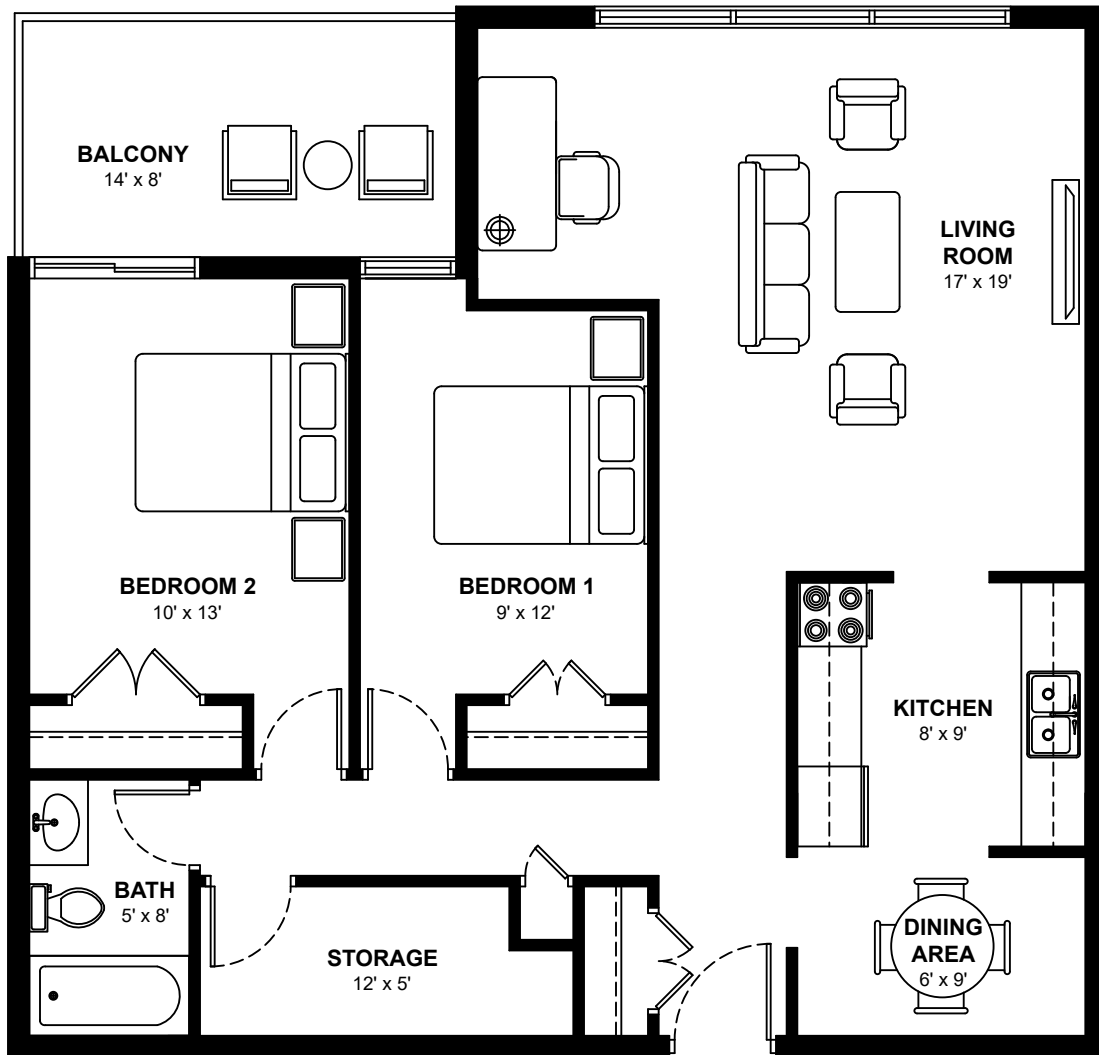

2777 KIPLING

2777 Kipling Ave, Etobicoke

Two Bedroom Apartments

Approximately 831 sq. ft.

These floor plans are representative only. All dimensions are approximate.